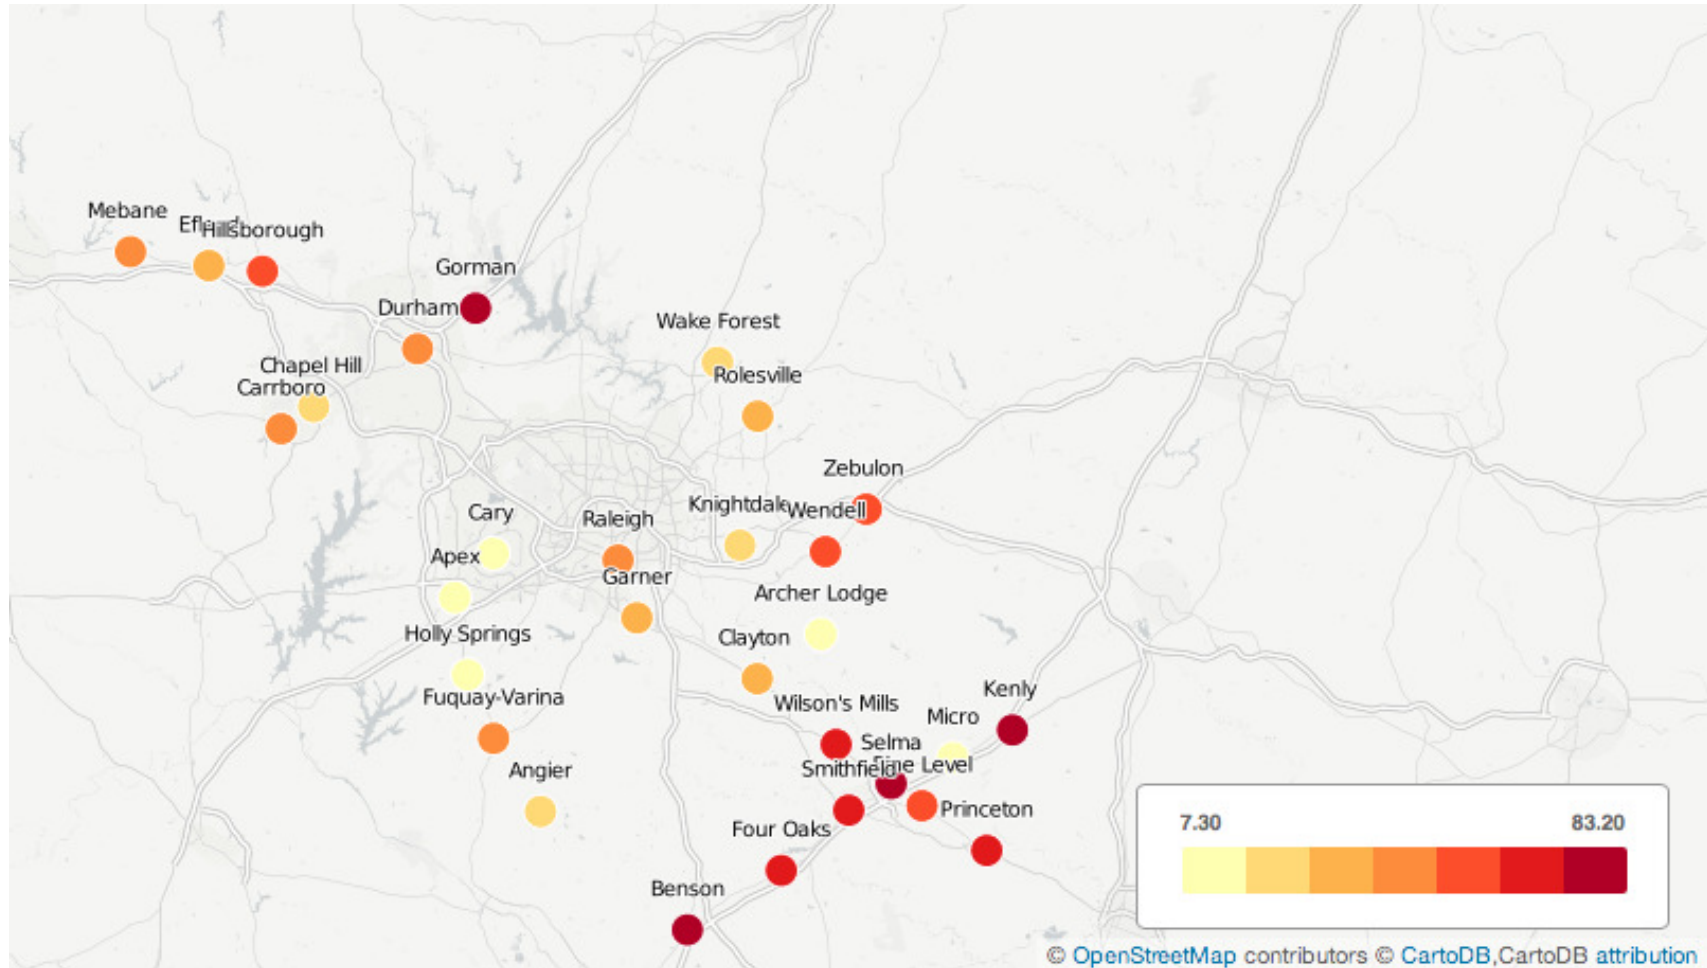

Poverty Demographics and Food Assistance Locations

DataCrunch '15
Christine Grassi
Kruthika Potlapally
Gunes Yucel

Demographics of 4 Counties is NC

9 million NC'ians
1.6 million live below the poverty line

17.5 % of NC'ians below the poverty level
24.9% of children below the poverty level

Percent of Total People and Children Below Poverty Line

Poverty Levels of Each City

Percent of People Below Poverty Level

Percent of Children Below Poverty Level

Percent of Children in Poverty in Each City

Closest Location of Feeding Sites to Food Pantries