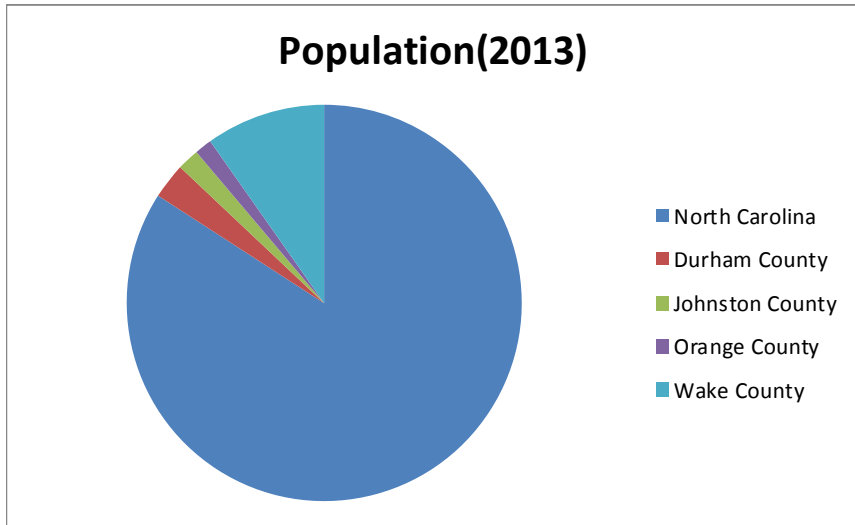

Poverty Demographics and Food Assistance Locations

DataCrunch '15
Christine Grassi
Kruthika Potlapally
Gunes Yucel

Demographics of 4 Counties is NC

9 million NC'ians
1.6 million live below the poverty line

17.5 % of NC'ians below the poverty level
24.9% of children below the poverty level

Percent of Total People and Children Below Poverty Line

Poverty Levels of Each City

Percent of People Below Poverty Level

Percent of Children Below Poverty Level

Percent of Children in Poverty in Each City

Closest Location of Feeding Sites to Food Pantries