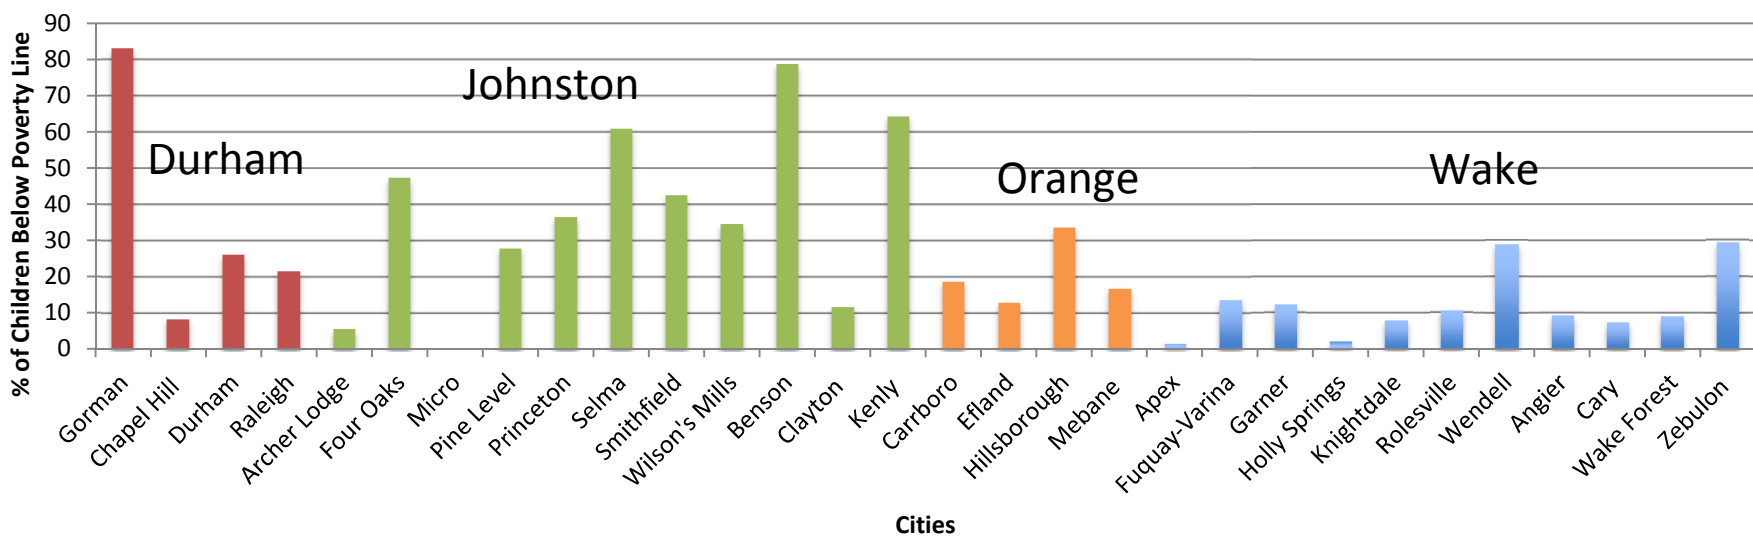

Percent of Children Below Poverty Level