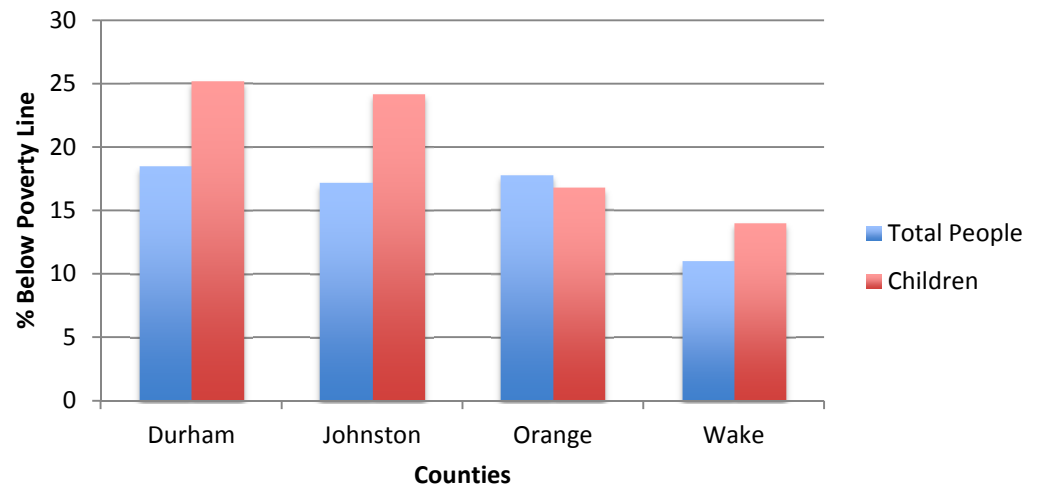

Poverty Demographics and Food Assistance Locations

DataCrunch '15
Christine Grassi
Kruthika Potlapally
Gunes Yucel

Demographics of 4 Counties is NC

9 million NC'ians
1.6 million live below the poverty line

17.5 % of NC'ians below the poverty level
24.9% of children below the poverty level

Percent of Total People and Children Below Poverty Line

Poverty Levels of Each City

Percent of People Below Poverty Level